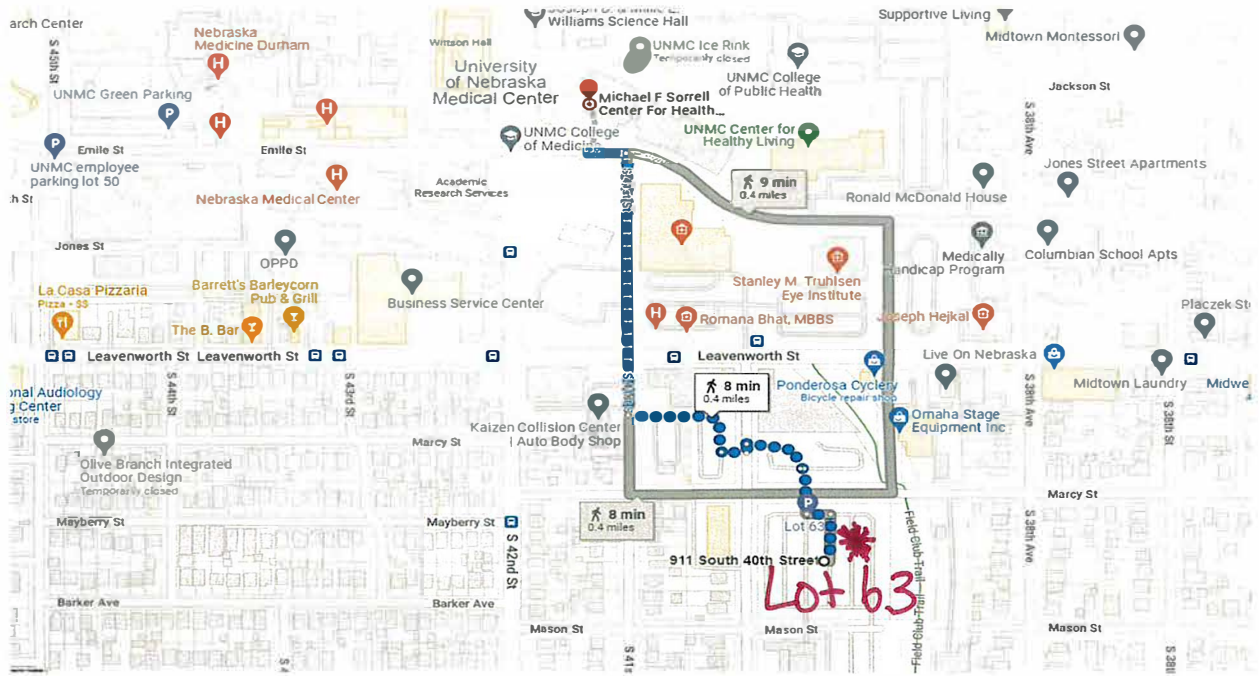

Lot 63 (yellow) Campus event Parking

Michael Sorrell Center
 42nd and Emile St.
 Omaha, Ne. 68198

Blue dots – walking distance from parking lot 63 to Michael Sorrell Center

Shuttle times for event

October 16

8:00 AM – 10:00 AM – pick up from lot 63 and drop off Michael Sorrell Center

4:30 AM – 5:30 PM – pick up from Michael Sorrell Center and drop off to lot 63

October 17

7:30 AM - 9:30 AM - pick up from lot 63 and drop off Michael Sorrell Center

11:30 AM - 12:30 PM - pick up from Michael Sorrell Center and drop off to lot 63